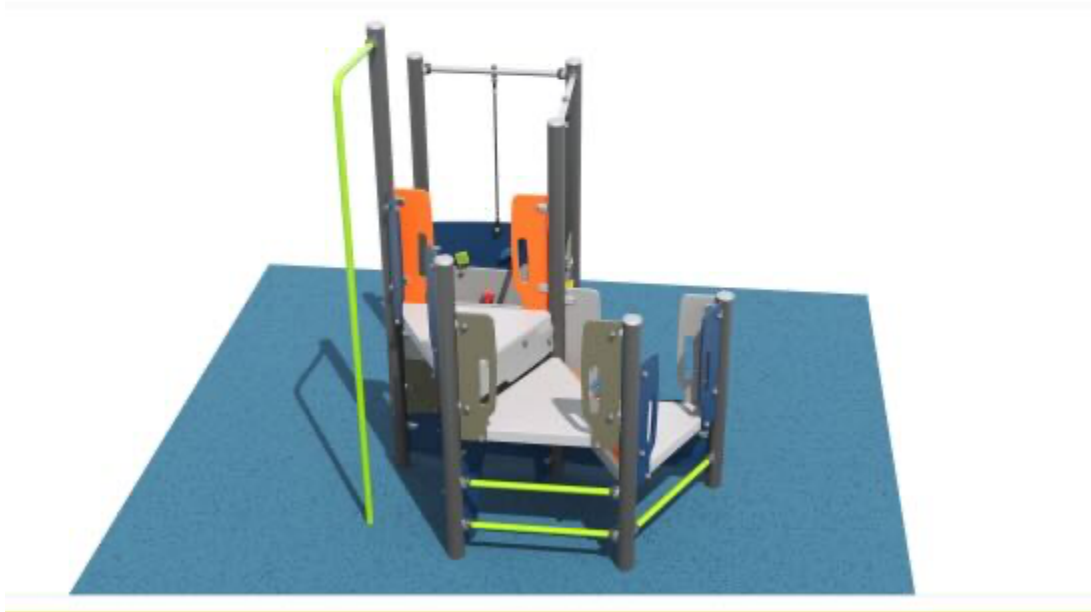

Exciting Developments in 2026 at “Yes Unlimited”

CEO Di Glover expressed gratitude to North Albury Rotary Club’s Travel Escape Club for funding the remaining costs of a compliant playground, which totals \$35,000. The community has already contributed \$30,000 to this essential project. YES Unlimited will soon open Betty’s Place East Core and Cluster refuge for women and children escaping domestic violence and the playground will be an integral component to the wellbeing of those families in need.